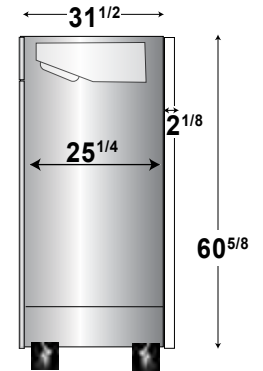

SPECIFICATIONS

Model	Doors	Cu. Ft	Shelves	Exterior Dimensions (WxDxH)	Castors	Weight (lbs.)	HP	Voltage	Amps	Refrigerant
MBF8505GR	1	19.1	3	27 × 31 ^{1/2} × 83 ^{1/8}	4 inch	282 lbs	1/7	115/60/1	2.1	R290
MBF8507GR	2	46.77	6	54 ^{3/8} × 31 ^{1/2} × 83 ^{1/8}	4 inch	452 lbs	1/5	115/60/1	3.2	R290
MBF8508GR	3	67.99	9	81 ^{7/8} × 31 ^{1/2} × 83 ^{1/8}	4 inch	615 lbs	1/4	115/60/1	4.2	R290

PLAN VIEW

MBF505GR

MBF507GR

MBF508GR

Side View

Castors

Epoxy Shelves

Door Lock